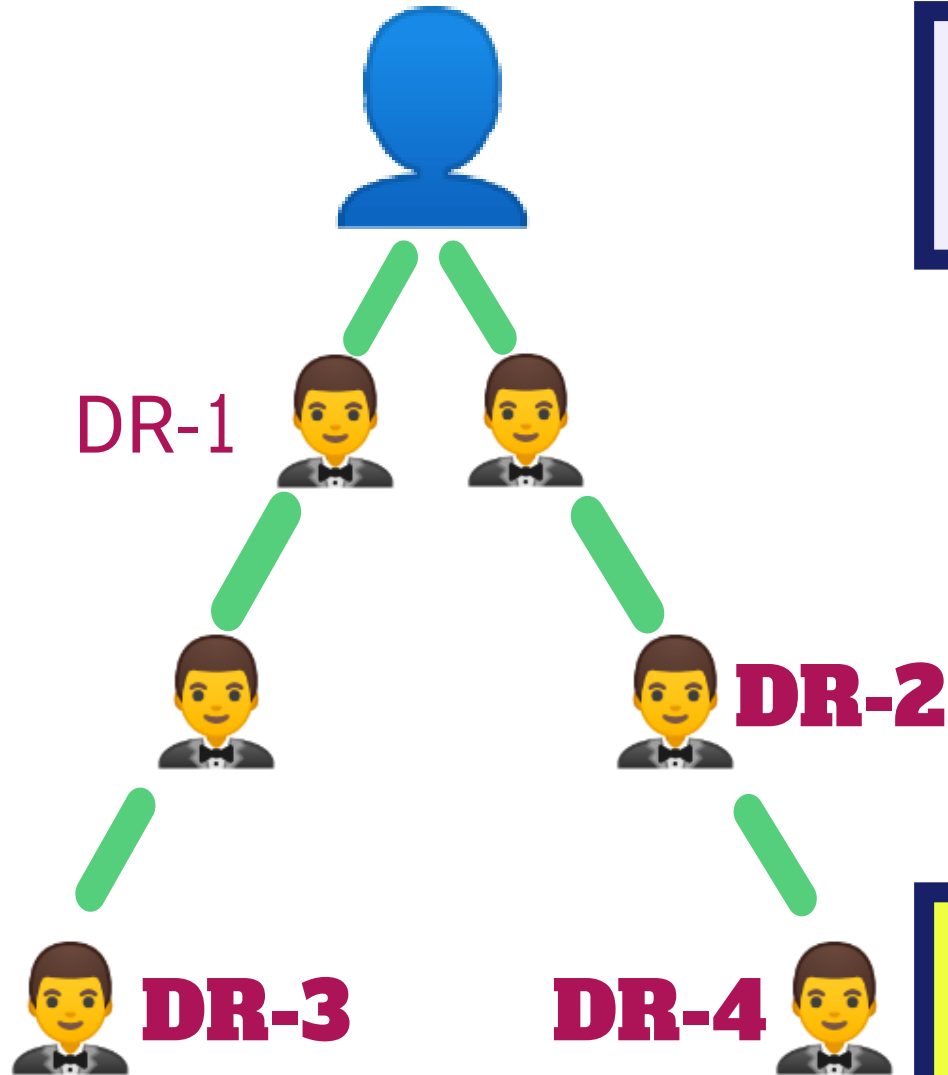

DIRECT REFERRAL INCOME

Divine Lifeline Care

50% from Direct Referral
joining BV

Ex

Direct Referral join by
Super Saver Kit (2000 BV)

Your Income ₹ 1000

Unlimited Direct Referral
Income