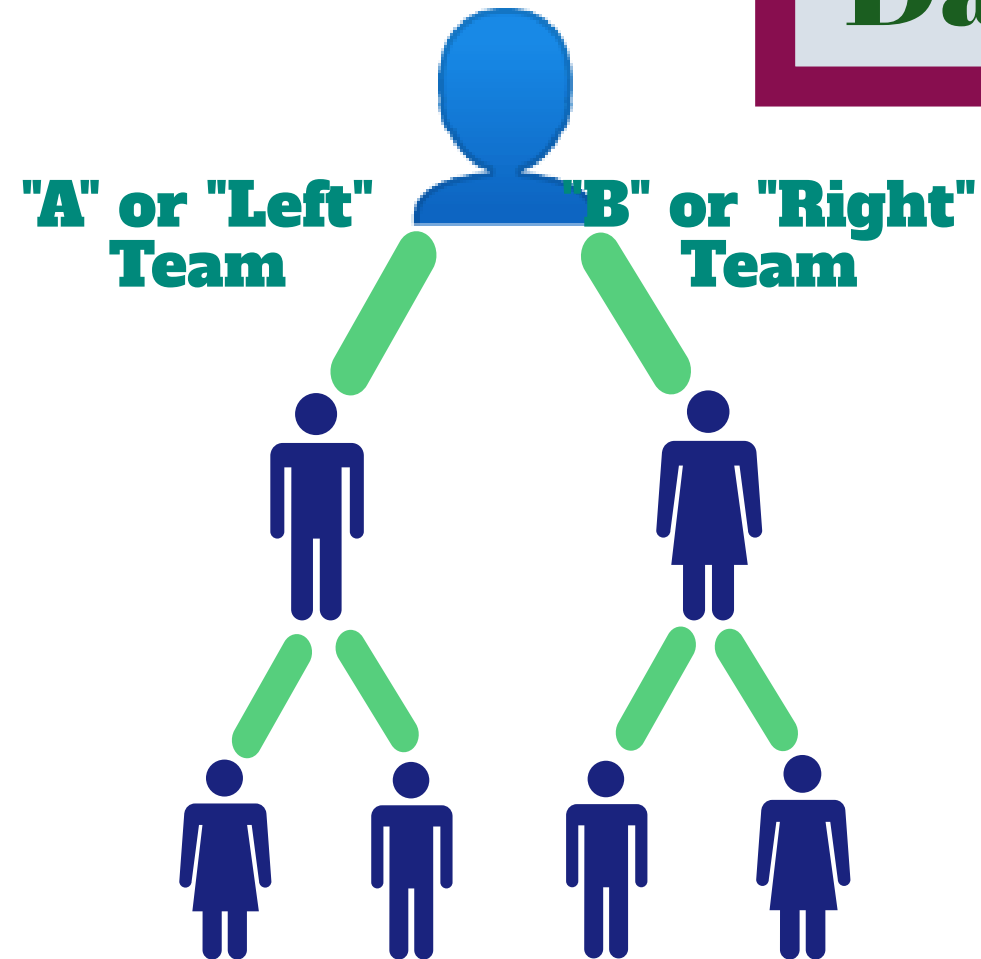

BV PAIR MATCHING INCOME

Divine Lifeline Care

Daily Ceiling ₹ 10000

Daily Cut-Off

Power Team BV carry forward to next day

Daily payout

1BV : 1BV = ₹ 1

Monthly Income ₹ 300000